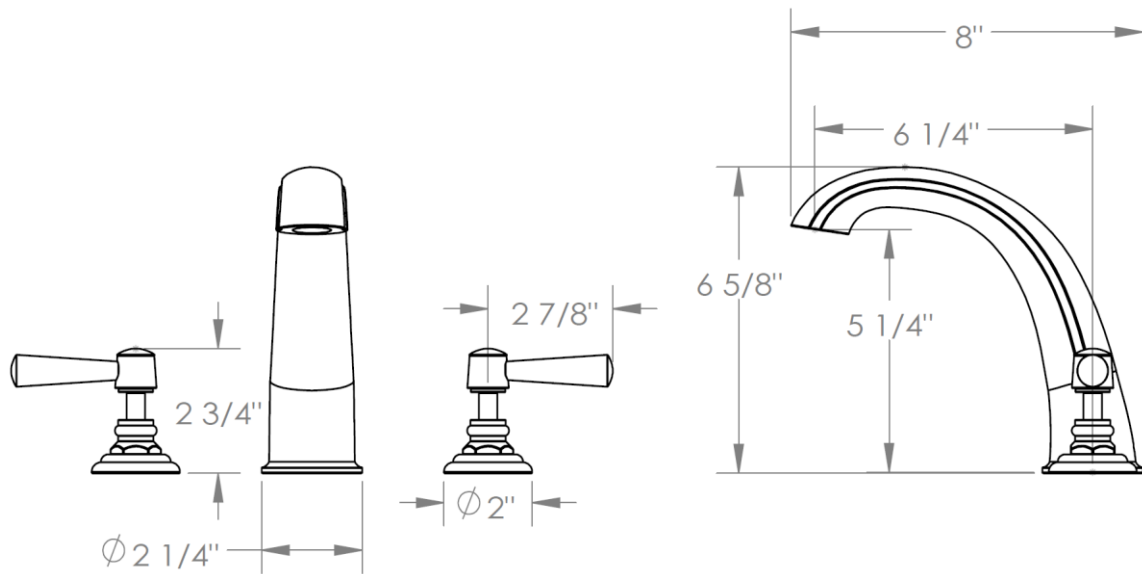

313-8-Y2
York Roman Tub Set

Meets the applicable requirements of ASME A112.18.1-2005/CSA B125.1-05, entitled "Plumbing Supply Fittings"

WATERMARK DESIGNS 12/24/2014

350 Dewitt Ave Brooklyn NY 11207 USA T 718 257 2800 F 718 257 2144 info@watermark-designs.com